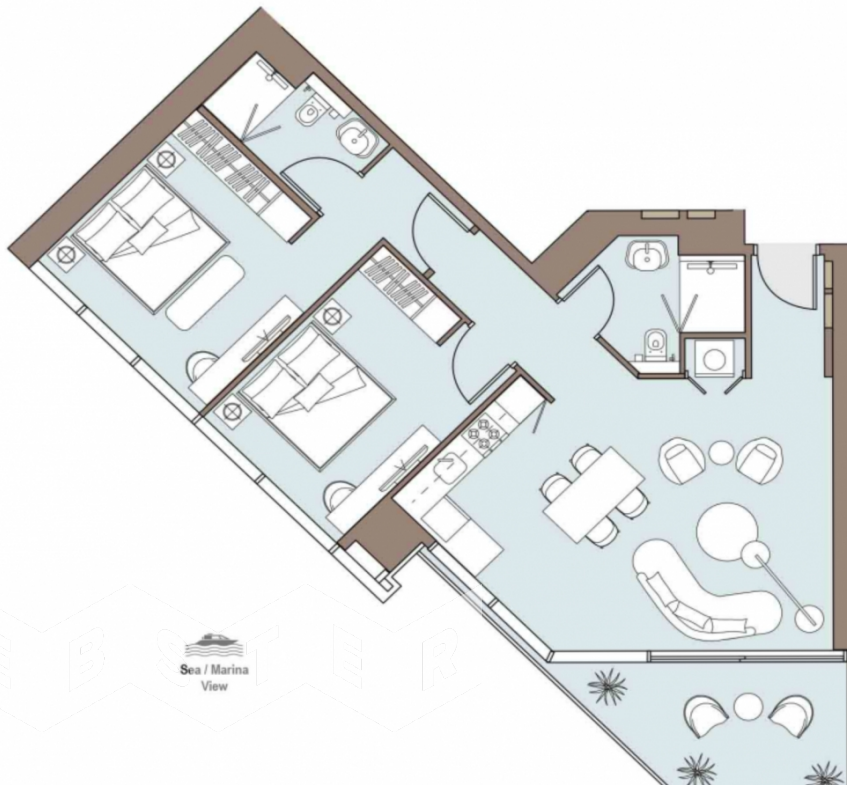

Web.
We.
State.

+7 495 136-54-85
leads@webstercompany.ru

WEBSTER

Sea / Marina
View